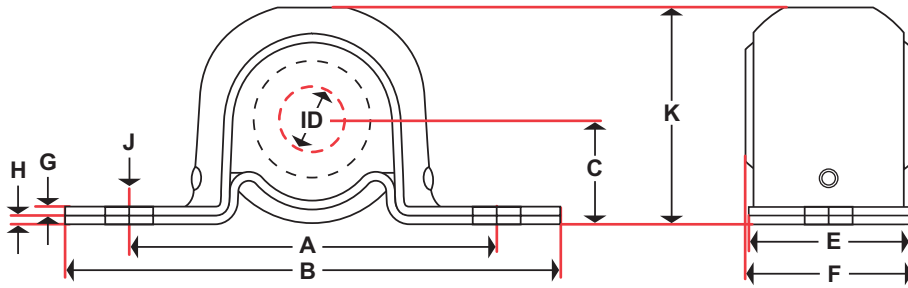

Pillow Block Mounted Spherical Bearings

† Specify shaft Diameter expressed in 16ths
(Ex: 1/2=8, 3/4=12, etc.)

‡ Add "M" to end of part number if application is wet or moist.

Part No.	Mount Weight	A	B	C	E	F	G	H	J (Slot)	K	Sphere OD	ID Range
BDW-†‡	Miniature	1³/₄	2¹⁵/₁₆	9¹/₁₆	7¹/₁₆	1¹/₂	1¹/₁₆	1¹/₁₆	17¹/₆₄ x 5¹/₁₆	1¹/₈	1	1¹/₄ to 5¹/₈
BBW-†‡	Standard	2⁷/₈	3¹⁵/₁₆	29¹/₃₂	1¹/₈	1¹/₄	1¹/₁₆	1¹/₁₆	21¹/₆₄ x 21¹/₃₂	1³/₄	1¹¹/₁₆	1¹/₂ to 1
BCW-†‡	Standard	3¹/₄	4⁹/₁₆	1¹/₁₆	1⁵/₁₆	1¹/₂	1¹/₁₆	1¹/₁₆	25¹/₆₄ x 5¹/₈	2¹/₁₆	2	3³/₄ to 1¹/₄
BEW-†‡	Heavy	2³¹/₃₂	4¹/₃₂	15¹/₁₆	1¹/₈	1¹/₄	3¹/₃₂	3¹/₃₂	21¹/₆₄ x 21¹/₃₂	1¹³/₁₆	1¹¹/₁₆	1¹/₂ to 1
BFW-†‡	Heavy	3²¹/₆₄	4⁵/₈	1³/₃₂	1⁵/₁₆	1¹/₂	3¹/₃₂	3¹/₃₂	25¹/₆₄ x 19¹/₃₂	2¹/₈	2	3³/₄ to 1¹/₄
BKW-†‡	Extra Heavy	3⁷/₈	5⁷/₁₆	1¹¹/₃₂	1⁷/₁₆	1³/₄	1¹/₈	3¹/₃₂	21¹/₆₄ x 25¹/₃₂	2¹¹/₁₆	2¹/₂	1 to 1³/₄

2-Bolt Side Flange Mounted Spherical Bearings

† Specify shaft Diameter expressed in 16ths
(Ex: 1/2=8, 3/4=12, etc.)

‡ Add "M" to end of part number if application is wet or moist.

Part No.	A	B	C	E	F	G	H	Sphere OD	ID Range
FMW-†‡	1³/₄	2⁵/₁₆	1¹/₈	1¹/₁₆	9¹/₁₆	9¹/₃₂	1¹/₈	1	1¹/₄ to 5¹/₈
FAW-†‡	2³/₄	3³/₈	1¹³/₁₆	1¹/₈	1¹³/₃₂	21¹/₆₄	2⁷/₁₆	1¹¹/₁₆	1¹/₂ to 1
FBW-†‡	3⁹/₃₂	4	2⁵/₃₂	9¹/₆₄	1⁹/₁₆	13¹/₃₂	2³/₄	2	3³/₄ to 1¹/₄

4-Bolt Side Flange Mounted Spherical Bearings

† Specify shaft Diameter expressed in 16ths (Ex: 1/2=8, 3/4=12, etc.)

‡ Add "M" to end of part number if application is wet or moist.

Part No.	A	B	C	E	F	G	Sphere OD	ID Range
FDW-†‡	1⁵/₁₆	2⁷/₁₆	1¹³/₁₆	1¹/₈	1¹³/₃₂	17¹/₆₄	1¹¹/₁₆	1¹/₂ to 1
FEW-†‡	2⁵/₁₆	3	2⁵/₃₂	9¹/₆₄	1⁹/₁₆	13¹/₃₂	2	3³/₄ to 1¹/₄
FFW-†‡	2³/₄	3⁵/₈	2¹¹/₁₆	1¹¹/₆₄	1¹³/₁₆	13¹/₃₂	2¹/₂	1 to 1³/₄

WOODEX Bearing Company, Inc.

216 Bay Point Road
Georgetown, ME 04548 USA
800 526 8800 toll-free in North America or
+1 207 371 2210 • Fax: +1 207 371 2169
Email: sales@woodex-meco.com

Made in USA