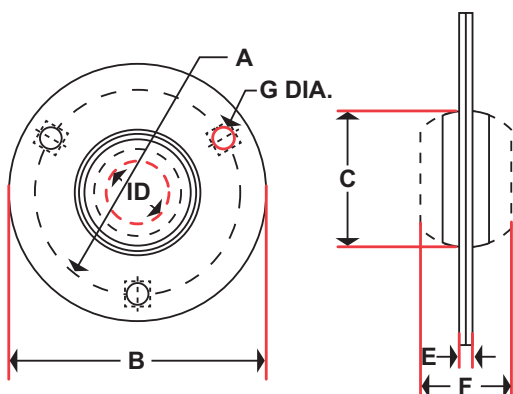

Solid Spherical Bearings

Part No.	ID Range	Sphere OD
WA16-‡‡	1/4 to 5/8	1
WA27-‡‡	1/2 to 1	1 ¹¹ / ₁₆
WA32-‡‡	3/4 to 1 ¹ / ₄	2
WA40-‡‡	1 to 1 ³ / ₄	2 ¹ / ₂
WA40m-‡‡	1/2 to 7/8	40mm (1.575")
WA47m-‡‡	3/4 to 1	47mm (1.850")
WA52m-‡‡	1 ³ / ₁₆ to 1 ¹ / ₈	52mm (2.047")
WA62m-‡‡	1 ¹ / ₁₆ to 1 ¹ / ₂	62mm (2.441")
WA72m-‡‡	1 ¹ / ₄ to 2	72mm (2.835")
WA80m-‡‡	1 ¹ / ₂ to 1 ⁷ / ₈	80mm (3.150")
WA85m-‡‡	1 ⁵ / ₈ to 2	85mm (3.346")
WA90m-‡‡	1 ¹³ / ₁₆ to 2 ¹ / ₄	90mm (3.543")
WA100-‡‡	2 to 2 ¹ / ₂	100mm (3.937")

Replacement Spherical Bearings

† Specify shaft Diameter expressed in 16ths (Ex: 1/2=8, 3/4=12, etc.)

‡ Add "M" to end of part number if application is wet or moist.

Split Spherical Bearings

Part No.	ID Range	Sphere OD
WAS16-‡‡	1/4 to 5/8	1
WAS27-‡‡	1/2 to 1	1 ¹¹ / ₁₆
WAS32-‡‡	3/4 to 1 ¹ / ₄	2
WAS40-‡‡	1 to 1 ³ / ₄	2 ¹ / ₂
WAS40m-‡‡	1/2 to 7/8	40mm (1.575")
WAS47m-‡‡	3/4 to 1	47mm (1.850")
WAS52m-‡‡	1 ³ / ₁₆ to 1 ¹ / ₈	52mm (2.047")
WAS62m-‡‡	1 ¹ / ₁₆ to 1 ¹ / ₂	62mm (2.441")
WAS72m-‡‡	1 ¹ / ₄ to 2	72mm (2.835")
WAS80m-‡‡	1 ¹ / ₂ to 1 ⁷ / ₈	80mm (3.150")
WAS85m-‡‡	1 ⁵ / ₈ to 2	85mm (3.346")
WAS90m-‡‡	1 ¹³ / ₁₆ to 2 ¹ / ₄	90mm (3.543")
WAS100-‡‡	2 to 2 ¹ / ₂	100mm (3.937")

Center Flange Mounted Spherical Bearings

† Specify shaft Diameter expressed in 16ths (Ex: 1/2=8, 3/4=12, etc.)

‡ Add "M" to end of part number if application is wet or moist.

Part No.	A	B	C	E	F	G	Sphere OD	ID Range
CKW-‡‡	1 ³ / ₄	2 ³ / ₈	1 ¹ / ₈	1/8	1/2	17/64 Rd.	1	1/4 to 5/8
CBW-‡‡	2 ³ / ₄	3 ¹ / ₂	1 ¹³ / ₁₆	1/8	1 ¹ / ₄	9/32 Rd.	1 ¹¹ / ₁₆	3/2 to 1
EEW-‡‡	3	3 ³ / ₄	2 ³ / ₁₆	5/32	1 ¹ / ₂	11/32 Sq.	2	3/4 to 1 ¹ / ₄
EFW-‡‡	3 ⁹ / ₁₆	4 ⁷ / ₁₆	2 ¹¹ / ₁₆	5/32	1 ³ / ₄	13/32 Sq.	2 ¹ / ₂	1 to 1 ³ / ₄