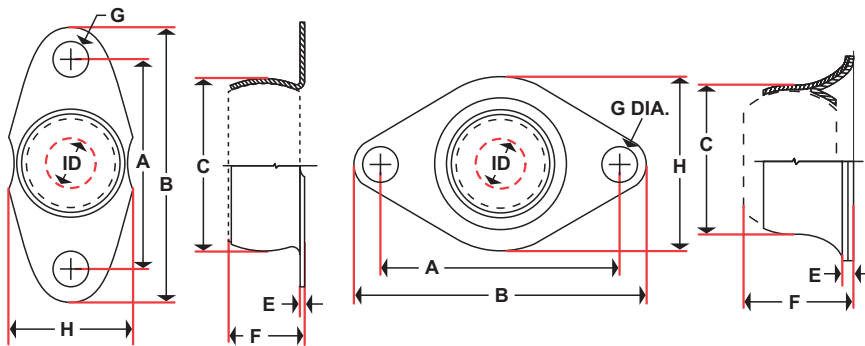

Center Flange Mounted Spherical Bearings

† Specify shaft Diameter expressed in 16ths (Ex: 1/2=8, 3/4=12, etc.)

‡ Add "M" to end of part number if application is wet or moist.

Part No.	A	B	C	E	F	G	Sphere OD	ID Range
CKW-‡‡	1 ³ / ₄	2 ³ / ₈	1 ¹ / ₈	1/8	1/2	17/64 Rd.	1	1/4 to 5/8
CBW-‡‡	2 ³ / ₄	3 ¹ / ₂	1 ¹³ / ₁₆	1/8	1 ¹ / ₄	9/32 Rd.	1 ¹¹ / ₁₆	3/2 to 1
EEW-‡‡	3	3 ³ / ₄	2 ³ / ₁₆	5/32	1 ¹ / ₂	11/32 Sq.	2	3/4 to 1 ¹ / ₄
EFW-‡‡	3 ⁹ / ₁₆	4 ⁷ / ₁₆	2 ¹¹ / ₁₆	5/32	1 ³ / ₄	13/32 Sq.	2 ¹ / ₂	1 to 1 ³ / ₄

† Specify shaft Diameter expressed in 16ths
(Ex: 1/2=8, 3/4=12, etc.)

‡ Add "M" to end of part number if application is wet or moist.

Part No.	Mount Weight	A	B	C	E	F	G	H	J (Slot)	K	Sphere OD	ID Range
BDW-†‡	Miniature	1 ³ / ₄	2 ¹⁵ / ₁₆	9 ¹ / ₁₆	7 ¹ / ₁₆	1 ¹ / ₂	1 ¹ / ₁₆	1 ¹ / ₁₆	17 ¹ / ₆₄ x 5 ¹ / ₁₆	1 ¹ / ₈	1	1 ¹ / ₄ to 5 ¹ / ₈
BBW-†‡	Standard	2 ⁷ / ₈	3 ¹⁵ / ₁₆	29 ¹ / ₃₂	1 ¹ / ₈	1 ¹ / ₄	1 ¹ / ₁₆	1 ¹ / ₁₆	21 ¹ / ₆₄ x 21 ¹ / ₃₂	1 ³ / ₄	1 ¹¹ / ₁₆	1 ¹ / ₂ to 1
BCW-†‡	Standard	3 ¹ / ₄	4 ⁹ / ₁₆	1 ¹ / ₁₆	1 ⁵ / ₁₆	1 ¹ / ₂	1 ¹ / ₁₆	1 ¹ / ₁₆	25 ¹ / ₆₄ x 5 ¹ / ₈	2 ¹ / ₁₆	2	3 ³ / ₄ to 1 ¹ / ₄
BEW-†‡	Heavy	2 ³¹ / ₃₂	4 ¹ / ₃₂	15 ¹ / ₁₆	1 ¹ / ₈	1 ¹ / ₄	3 ¹ / ₃₂	3 ¹ / ₃₂	21 ¹ / ₆₄ x 21 ¹ / ₃₂	1 ¹³ / ₁₆	1 ¹¹ / ₁₆	1 ¹ / ₂ to 1
BFW-†‡	Heavy	3 ²¹ / ₆₄	4 ⁵ / ₈	1 ³ / ₃₂	1 ⁵ / ₁₆	1 ¹ / ₂	3 ¹ / ₃₂	3 ¹ / ₃₂	25 ¹ / ₆₄ x 19 ¹ / ₃₂	2 ¹ / ₈	2	3 ³ / ₄ to 1 ¹ / ₄
BKW-†‡	Extra Heavy	3 ⁷ / ₈	5 ⁷ / ₁₆	1 ¹¹ / ₃₂	1 ⁷ / ₁₆	1 ³ / ₄	1 ¹ / ₈	3 ¹ / ₃₂	21 ¹ / ₆₄ x 25 ¹ / ₃₂	2 ¹¹ / ₁₆	2 ¹ / ₂	1 to 1 ³ / ₄

2-Bolt Side Flange Mounted Spherical Bearings

† Specify shaft Diameter expressed in 16ths
(Ex: 1/2=8, 3/4=12, etc.)

‡ Add "M" to end of part number if application is wet or moist.

Part No.	A	B	C	E	F	G	H	Sphere OD	ID Range
FMW-†‡	1 ³ / ₄	2 ⁵ / ₁₆	1 ¹ / ₈	1 ¹ / ₁₆	9 ¹ / ₁₆	9 ¹ / ₃₂	1 ¹ / ₈	1	1 ¹ / ₄ to 5 ¹ / ₈
FAW-†‡	2 ³ / ₄	3 ³ / ₈	1 ¹³ / ₁₆	1 ¹ / ₈	1 ¹³ / ₃₂	21 ¹ / ₆₄	2 ⁷ / ₁₆	1 ¹¹ / ₁₆	1 ¹ / ₂ to 1
FBW-†‡	3 ⁹ / ₃₂	4	2 ⁵ / ₃₂	9 ¹ / ₆₄	1 ⁹ / ₁₆	13 ¹ / ₃₂	2 ³ / ₄	2	3 ³ / ₄ to 1 ¹ / ₄