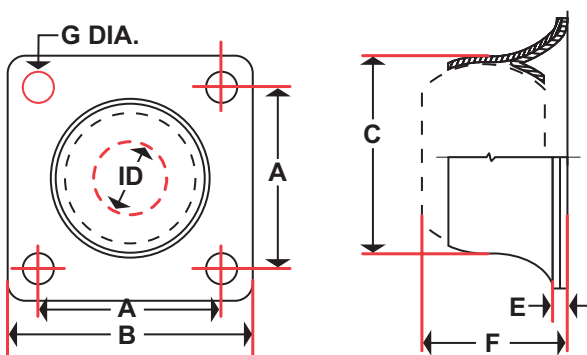

† Specify shaft Diameter expressed in 16ths
(Ex: 1/2=8, 3/4=12, etc.)

‡ Add "M" to end of part number if application is wet or moist.

Part No.	Mount Weight	A	B	C	E	F	G	H	J (Slot)	K	Sphere OD	ID Range
BDW-†‡	Miniature	1 ³ / ₄	2 ¹⁵ / ₁₆	9 ¹ / ₁₆	7 ¹ / ₁₆	1 ¹ / ₂	1 ¹ / ₁₆	1 ¹ / ₁₆	17 ¹ / ₆₄ x 5 ¹ / ₁₆	1 ¹ / ₈	1	1 ¹ / ₄ to 5 ¹ / ₈
BBW-†‡	Standard	2 ⁷ / ₈	3 ¹⁵ / ₁₆	29 ¹ / ₃₂	1 ¹ / ₈	1 ¹ / ₄	1 ¹ / ₁₆	1 ¹ / ₁₆	21 ¹ / ₆₄ x 21 ¹ / ₃₂	1 ³ / ₄	1 ¹¹ / ₁₆	1 ¹ / ₂ to 1
BCW-†‡	Standard	3 ¹ / ₄	4 ⁹ / ₁₆	1 ¹ / ₁₆	1 ⁵ / ₁₆	1 ¹ / ₂	1 ¹ / ₁₆	1 ¹ / ₁₆	25 ¹ / ₆₄ x 5 ¹ / ₈	2 ¹ / ₁₆	2	3 ³ / ₄ to 1 ¹ / ₄
BEW-†‡	Heavy	2 ³¹ / ₃₂	4 ¹ / ₃₂	15 ¹ / ₁₆	1 ¹ / ₈	1 ¹ / ₄	3 ¹ / ₃₂	3 ¹ / ₃₂	21 ¹ / ₆₄ x 21 ¹ / ₃₂	1 ¹³ / ₁₆	1 ¹¹ / ₁₆	1 ¹ / ₂ to 1
BFW-†‡	Heavy	3 ²¹ / ₆₄	4 ⁵ / ₈	1 ³ / ₃₂	1 ⁵ / ₁₆	1 ¹ / ₂	3 ¹ / ₃₂	3 ¹ / ₃₂	25 ¹ / ₆₄ x 19 ¹ / ₃₂	2 ¹ / ₈	2	3 ³ / ₄ to 1 ¹ / ₄
BKW-†‡	Extra Heavy	3 ⁷ / ₈	5 ⁷ / ₁₆	1 ¹¹ / ₃₂	1 ⁷ / ₁₆	1 ³ / ₄	1 ¹ / ₈	3 ¹ / ₃₂	21 ¹ / ₆₄ x 25 ¹ / ₃₂	2 ¹¹ / ₁₆	2 ¹ / ₂	1 to 1 ³ / ₄

2-Bolt Side Flange Mounted Spherical Bearings

† Specify shaft Diameter expressed in 16ths
(Ex: 1/2=8, 3/4=12, etc.)

‡ Add "M" to end of part number if application is wet or moist.

Part No.	A	B	C	E	F	G	H	Sphere OD	ID Range
FMW-†‡	1 ³ / ₄	2 ⁵ / ₁₆	1 ¹ / ₈	1 ¹ / ₁₆	9 ¹ / ₁₆	9 ¹ / ₃₂	1 ¹ / ₈	1	1 ¹ / ₄ to 5 ¹ / ₈
FAW-†‡	2 ³ / ₄	3 ³ / ₈	1 ¹³ / ₁₆	1 ¹ / ₈	1 ¹³ / ₃₂	21 ¹ / ₆₄	2 ⁷ / ₁₆	1 ¹¹ / ₁₆	1 ¹ / ₂ to 1
FBW-†‡	3 ⁹ / ₃₂	4	2 ⁵ / ₃₂	9 ¹ / ₆₄	1 ⁹ / ₁₆	13 ¹ / ₃₂	2 ³ / ₄	2	3 ³ / ₄ to 1 ¹ / ₄

4-Bolt Side Flange Mounted Spherical Bearings

† Specify shaft Diameter expressed in 16ths (Ex: 1/2=8, 3/4=12, etc.)

‡ Add "M" to end of part number if application is wet or moist.

Part No.	A	B	C	E	F	G	Sphere OD	ID Range
FDW-†‡	1 ⁵ / ₁₆	2 ⁷ / ₁₆	1 ¹³ / ₁₆	1 ¹ / ₈	1 ¹³ / ₃₂	17 ¹ / ₆₄	1 ¹¹ / ₁₆	1 ¹ / ₂ to 1
FEW-†‡	2 ⁵ / ₁₆	3	2 ⁵ / ₃₂	9 ¹ / ₆₄	1 ⁹ / ₁₆	13 ¹ / ₃₂	2	3 ³ / ₄ to 1 ¹ / ₄
FFW-†‡	2 ³ / ₄	3 ⁵ / ₈	2 ¹¹ / ₁₆	1 ¹¹ / ₆₄	1 ¹³ / ₁₆	13 ¹ / ₃₂	2 ¹ / ₂	1 to 1 ³ / ₄